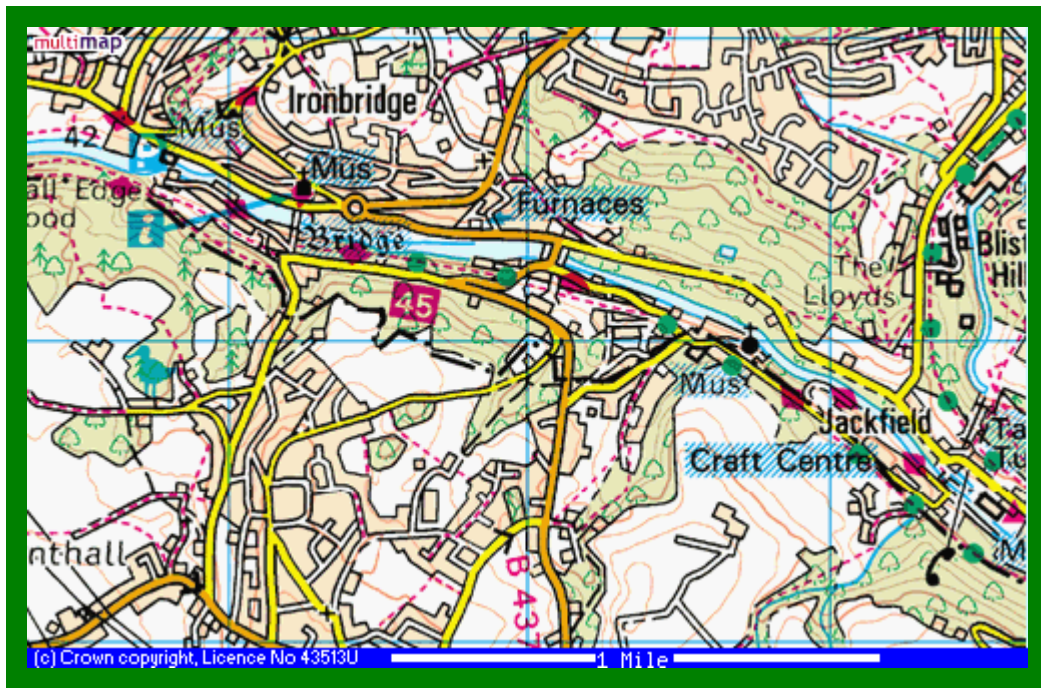

Sundials

Maw's Craft Centre, Jackfield, Ironbridge. TF8 7LS
Phone:- 01746 861330 or 01952 884057

multimap of Ironbridge Gorge and Maw's Craft Centre

From M54: – Leave at Junction 4, take A442 to Ironbridge where Maw's Craft Centre is signed.